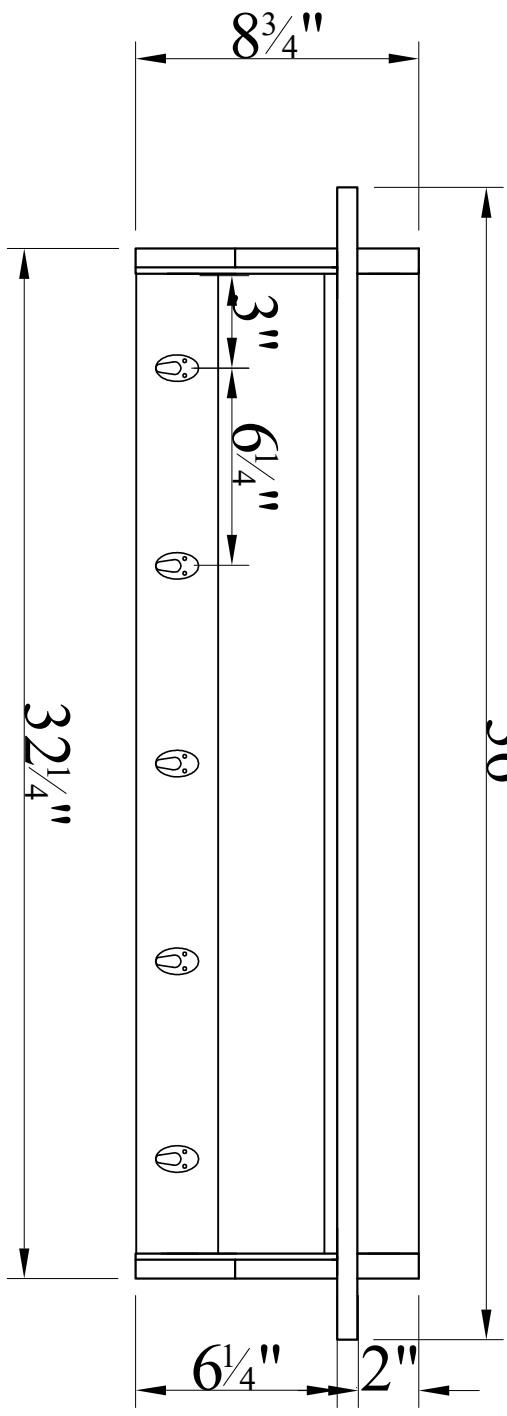

FRONT VIEW
36"

SIDE VIEW

AWCT0920 36" COAT HOOKS WITH SHELF